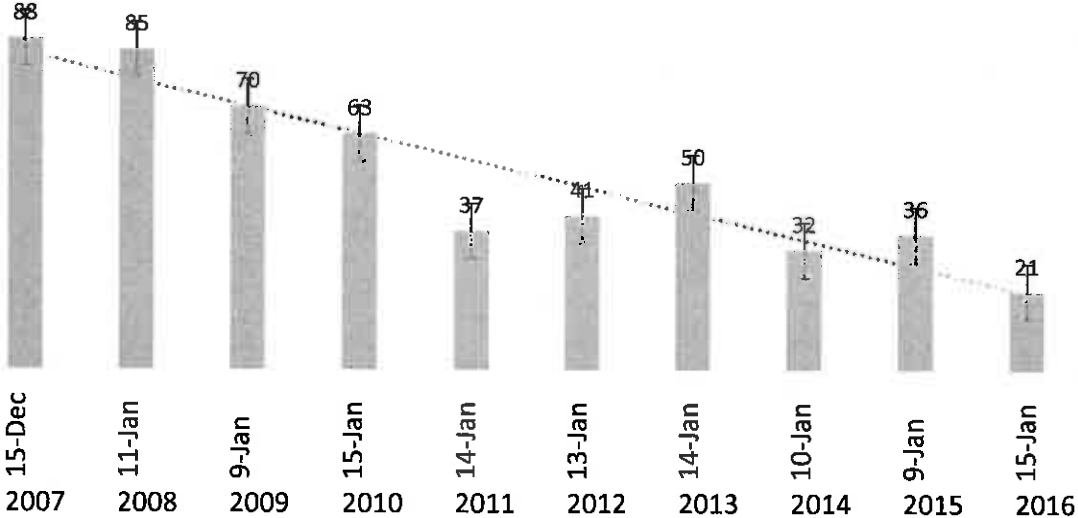

Mid-Term Graduates